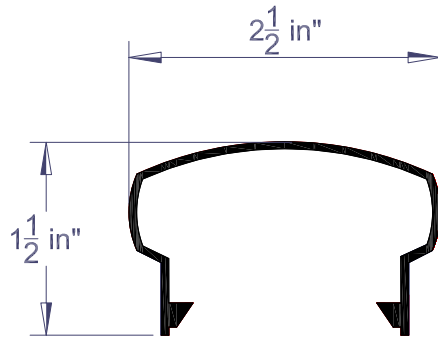

ADL ALUMINUM, INC. TOP CAP OPTIONS

HR-14 , "BREADLOAF"

HR-1 , "MUSHROOM"

HR-17 , "3 INCH ROUND"