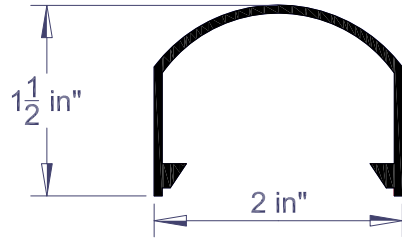

ADL ALUMINUM, INC. TOP CAP OPTIONS

HR-14 , "BREADLOAF"

HR-1 , "MUSHROOM"

HR-17 , "3 INCH ROUND"